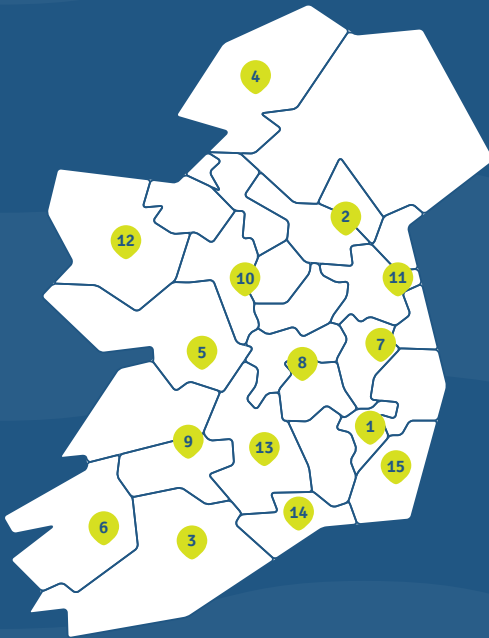

How to Contact your Nearest TFI Local Link Office

TFI Local Link services are managed by 15 transport coordination units (TCUs) nationwide, who are operating on behalf of Transport for Ireland (TFI). Each TCU office manages the day to day requests and delivery of bus services in their local area.

1 TFI Local Link Carlow Kilkenny Wicklow

Unit 4, Cillin Hill, Dublin Road,
Kilkenny, R95 A4VP

☎ 0818 42 41 41 or 056 7715912

✉ ckw@locallink.ie

🌐 www.locallinkckw.ie

2 TFI Local Link Cavan Monaghan

The Pringle Building, Monaghan
Street, Clones, Co Monaghan,
H23 FK29

☎ 047 51840

✉ cm@locallink.ie

🌐 www.locallinkcm.ie

3 TFI Local Link Cork

Bantry Office: Barrack Street, Bantry,
Co Cork, P75 H429

☎ 027 52727

Fermoy Office: Council Offices,
Courthouse Road, Fermoy, Co Cork,
P61 HE92

☎ 025 51454

✉ info@locallinkcork.ie

🌐 www.locallinkcork.ie